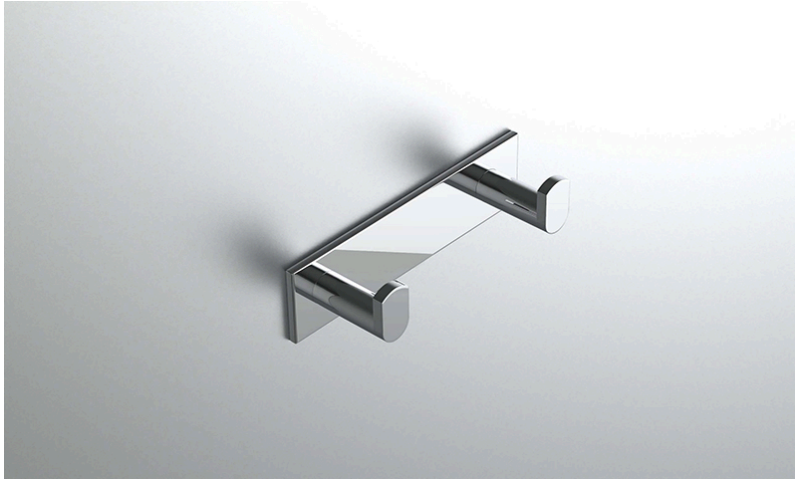

neelnox

LET
THERE
BE **DESIGN.**

FEATURES

- Premium 304 Grade Stainless Steel
- Solid Mount Construction
- Concealed Installation Hardware
- State of the art wall anchors included for installation on Dry wall or Tile

COLLECTION INSPIRE

ROBE HOOK

Model	Product	Finishes Available
INS-RHD3	Robe Hook	Multiple finishes available. Over 23 finishes to choose from.

FINISHES			
Polished (-P)	Antique Copper (-ACOP)	Polished Gold (-PGLD)	
Brushed (-B)	Polished Brass (-PBRS)	Brushed Copper (-BCOP)	
Brushed Gold (-BGLD)	Matte White (-WHT)	Brushed Rose Gold (-BRGD)	
Matte Black (-BLK)	Brushed Modern Bronze (-BMBRZ)	Brushed Black (-BRBLK)	
Oil Rubbed Bronze (-ORB)	Glossy White (-GWHT)	Polished Black (-PBLK)	
Brushed Brass (-BBRS)	Polished Rose Gold (-PRGD)	Antique Nickel (-ANKL)	
Brushed Bronze (-BBRZ)	Unlacquered Brass (-UBRS)	Black Nickel (-NKBL)	
Antique Brass (-ABRS)	Polished Nickel (-PNKL)		