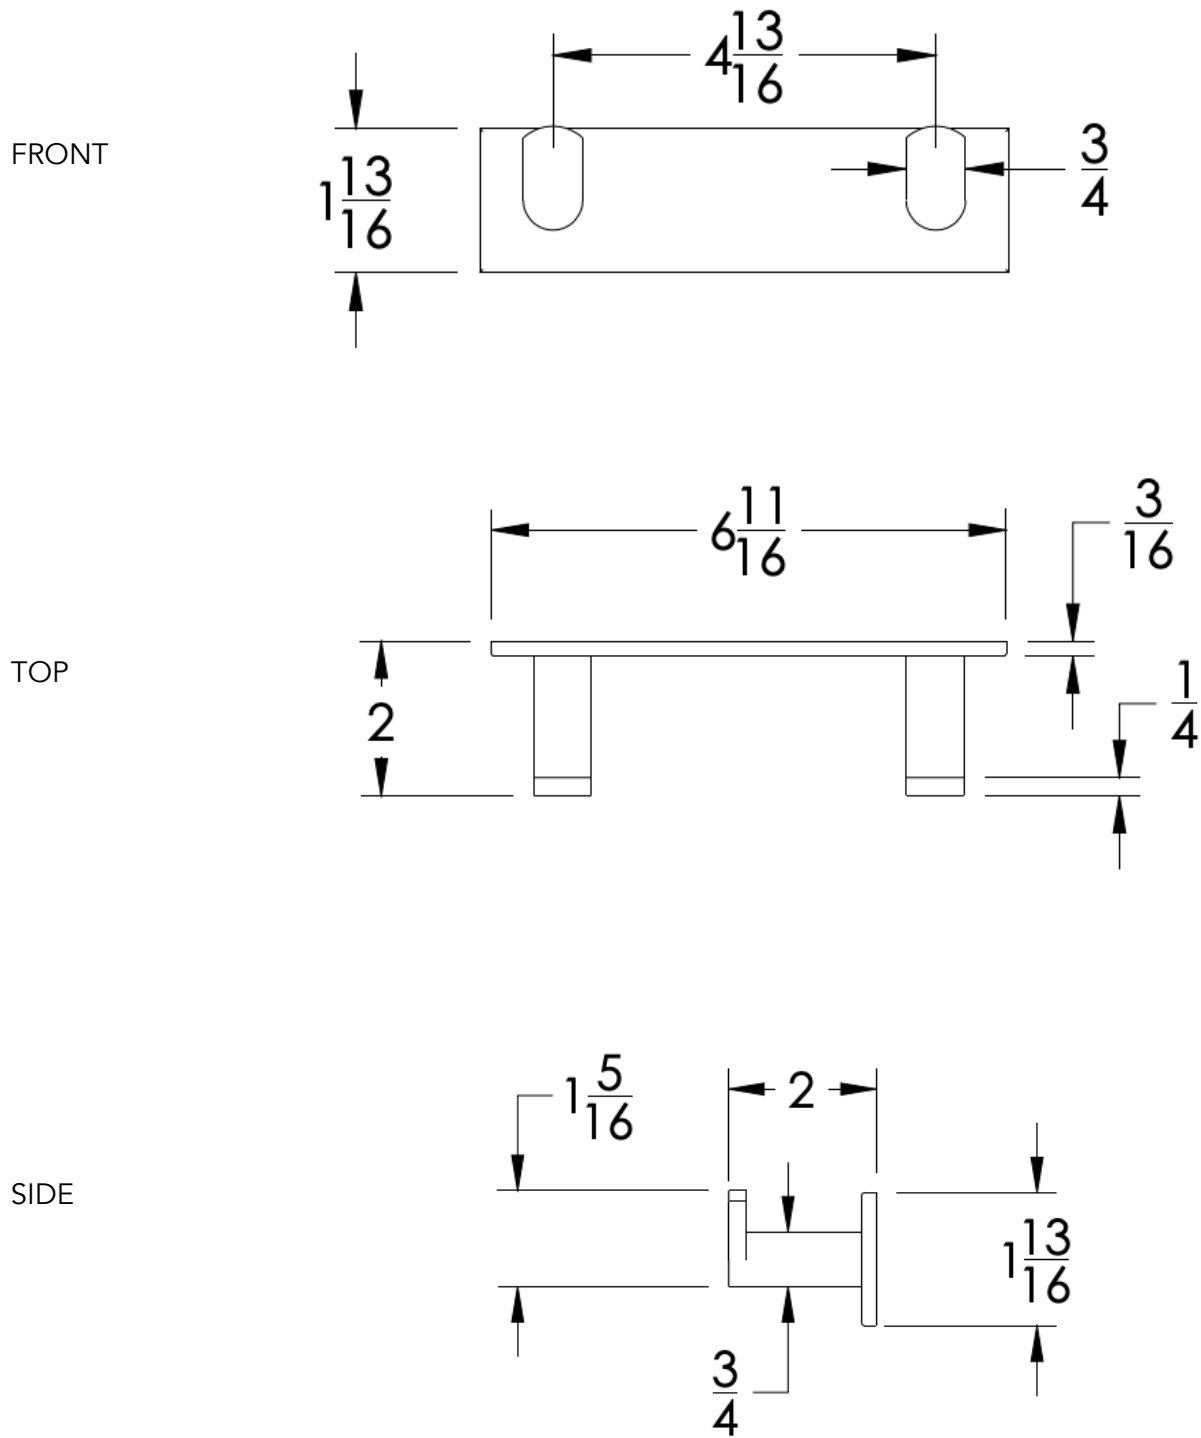

neelnox

LET
THERE
BE **DESIGN.**

FEATURES

- Premium 304 Grade Stainless Steel
- Solid Mount Construction
- Concealed Installation Hardware
- State of the art wall anchors included for installation on Dry wall or Tile

COLLECTION INSPIRE

ROBE HOOK

Model	Product	Finishes Available
INS-RHD3	Robe Hook	Multiple finishes available. Over 23 finishes to choose from.

FINISHES			
Polished (-P)	Antique Copper (-ACOP)	Polished Gold (-PGLD)	
Brushed (-B)	Polished Brass (-PBRS)	Brushed Copper (-BCOP)	
Brushed Gold (-BGLD)	Matte White (-WHT)	Brushed Rose Gold (-BRGD)	
Matte Black (-BLK)	Brushed Modern Bronze (-BMBRZ)	Brushed Black (-BRBLK)	
Oil Rubbed Bronze (-ORB)	Glossy White (-GWHT)	Polished Black (-PBLK)	
Brushed Brass (-BBRS)	Polished Rose Gold (-PRGD)	Antique Nickel (-ANKL)	
Brushed Bronze (-BBRZ)	Unlacquered Brass (-UBRS)	Black Nickel (-NKBL)	
Antique Brass (-ABRS)	Polished Nickel (-PNKL)		

Dimensions in inches

NOTE: Dimensions subject to change without notice.